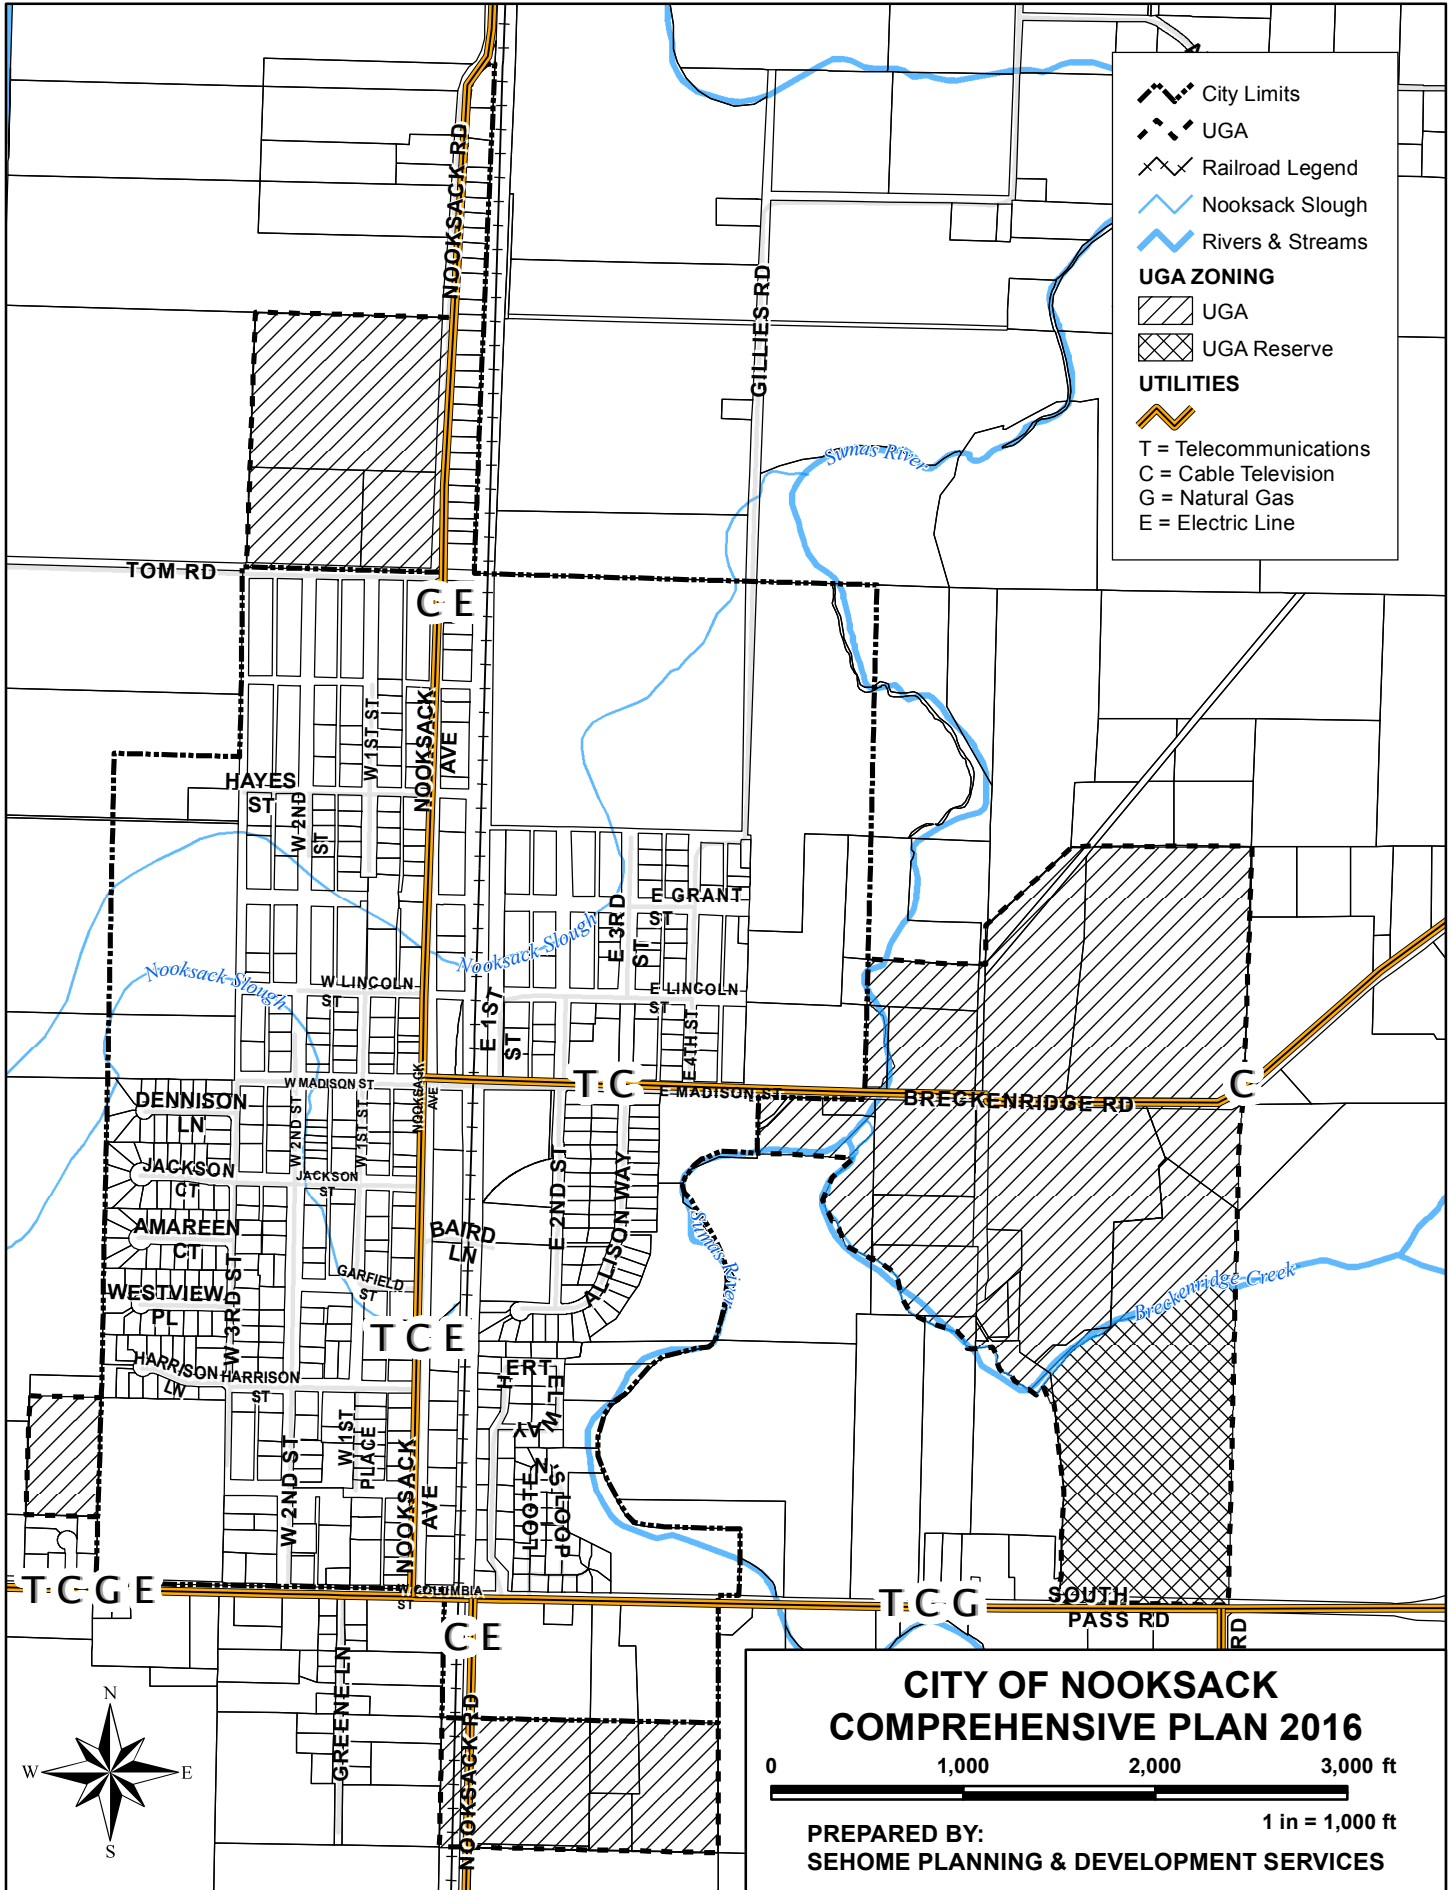

MAP 13. UTILITY MAP

CITY OF NOOKSACK COMPREHENSIVE PLAN 2016

PREPARED BY: SEHOME PLANNING & DEVELOPMENT SERVICES
1 in = 1,000 ft